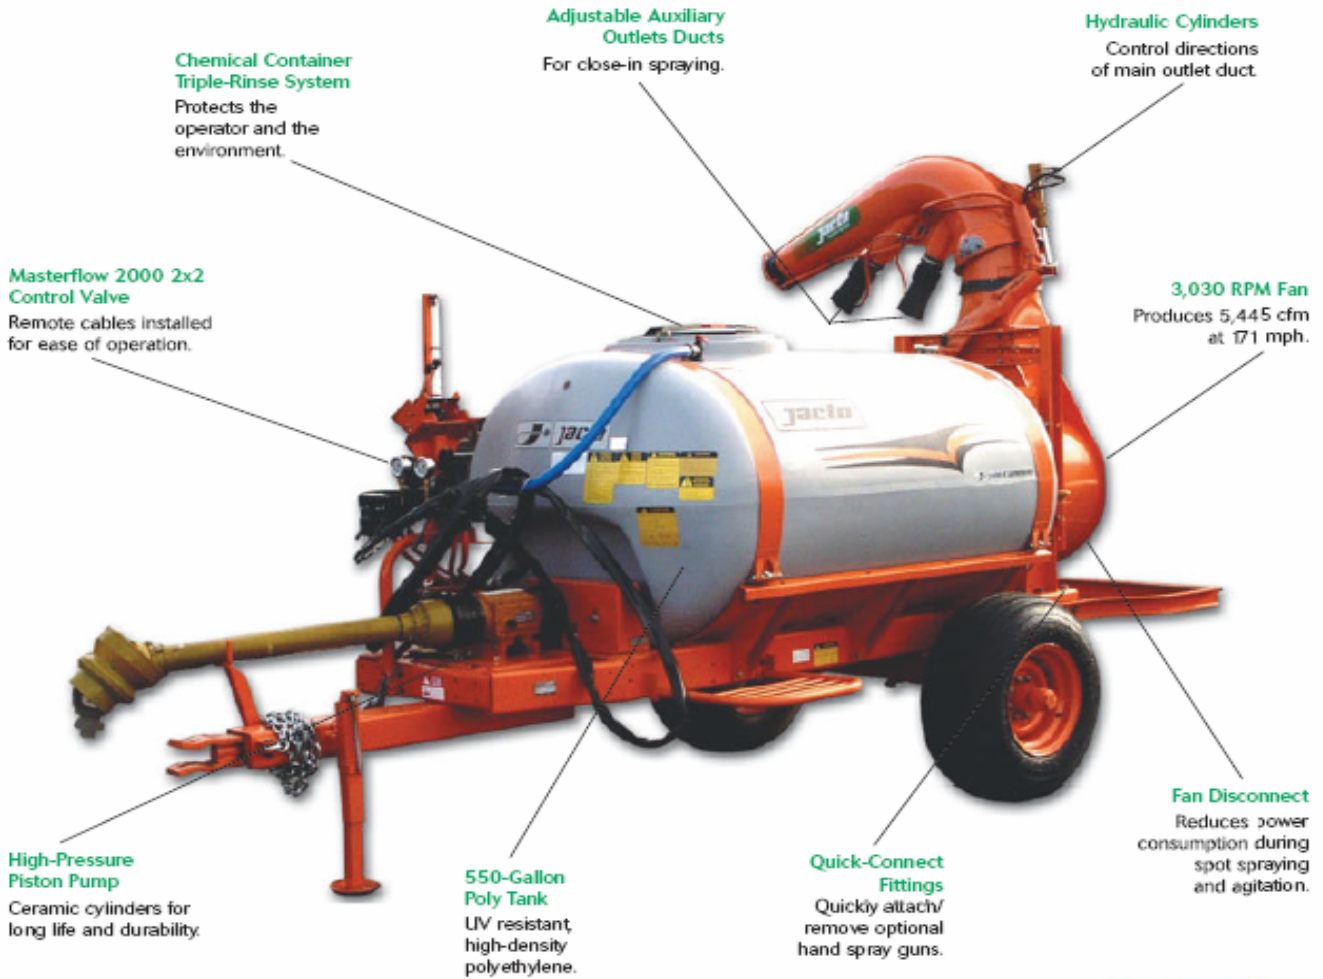

No Sprayer Delivers More

Jacto J2600 Trailed Cannon Sprayer

Jacto also offers 8 different models of tractor-mounted cannon sprayers.

Jacto's versatile J2600 Cannon Sprayer is designed for wide swath spraying applications. Up to 100-foot wide spray swath without wind. Ideal for nurseries, berries, Christmas trees, pastures, and row crops. Also effective for applying desiccants and defoliant on mechanically-harvested crops. The J2600 is also suited for fly and odor control in livestock and landfill operations.

J2600 Trailed Cannon Sprayer

Jacto J2600

Cat# J2600010803 ©2003, Jacto, Inc.
Photo shown for reference only. Actual sprayer may vary.

Distributed by: J. S. Woodhouse Co., Inc.
1314 Union St
West Springfield, MA 01089

Phone: 413-739-5607
Fax: 413-732-3786
email: info@jswoodhouse.com
website: www.jswoodhouse.com

Specifications

Jacto J2600 Tralled Cannon Sprayer

Weight	Empty	1,918 lbs.
Dimensions	Length	170 in.
	Width	66 in.
	Height	108 in.
	Ground Clearance	14.5 in.
Tank	Capacity	550 gal.
	Material	Polyethylene
Filter	Model	FVS-200
	Mesh	24/40
Pump	Model	JP50 (Optional, JP100)
	Capacity	13 gpm (Optional, 26 gpm)
	Power Consumption	3.2 hp (Optional, 5.7 hp) at 300 psi
Control	Model	Masterflow 2x2
Spray Swath	Without Wind	100 ft.
	With Wind At 3 mph	115 ft.
	With Wind At 6 mph	125 ft.
Agitation	Model	Mechanical & Hydraulic
Fan	Rotation	3,030 rpm
	Air Volume	5,445 cfm
	Air Speed	171 mph
	Power Consumption	21 hp